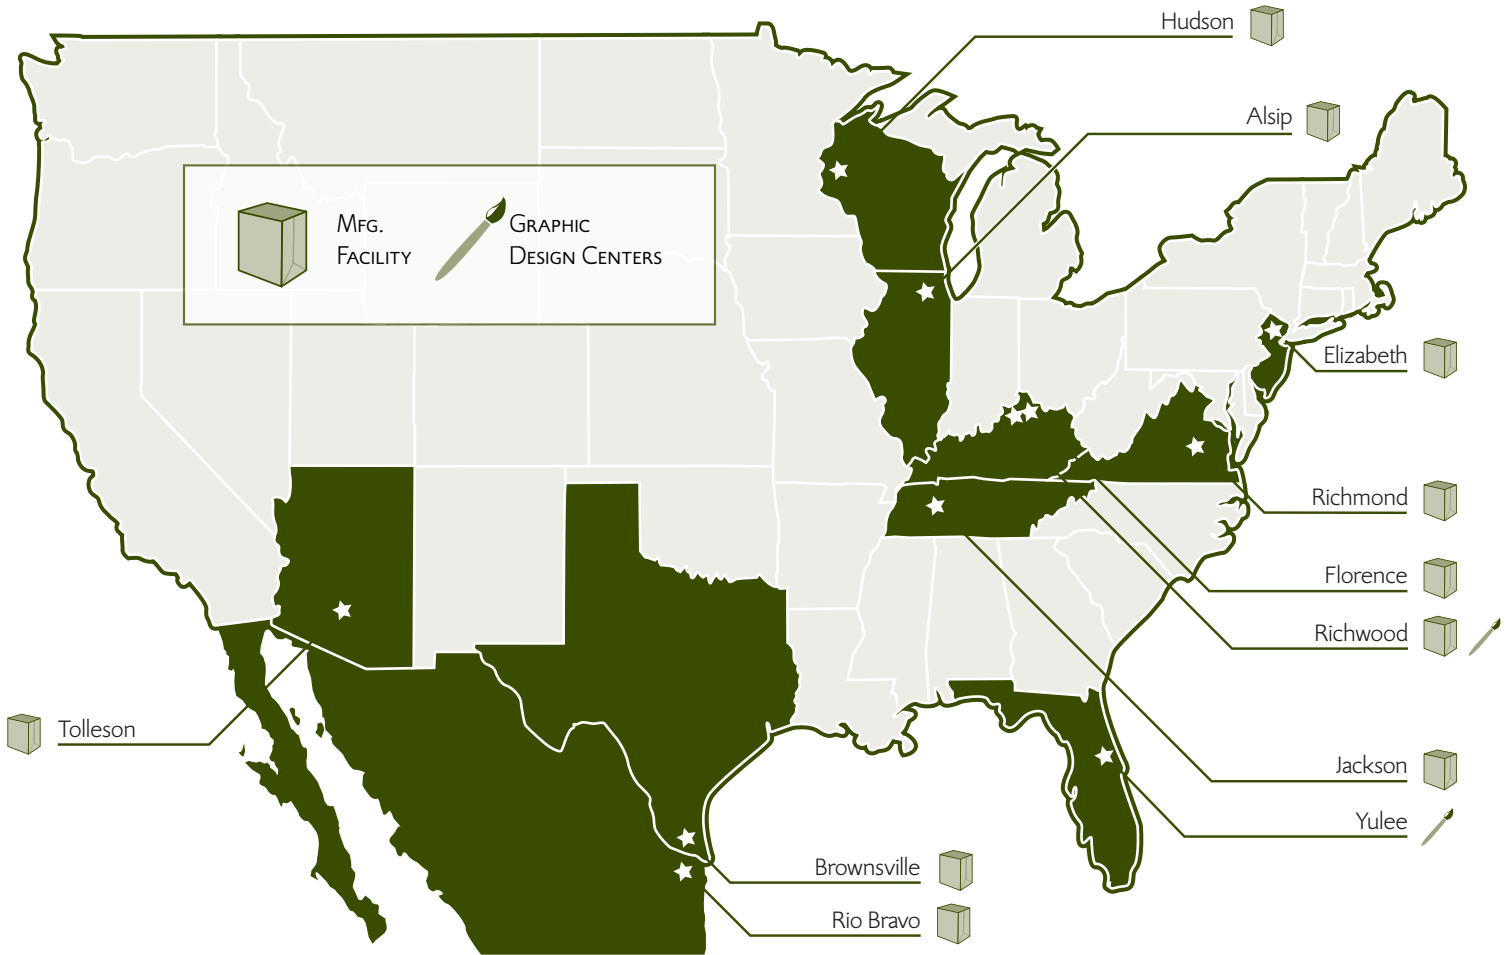

With two Graphic Design Centers and ten manufacturing facilities Duro Bag Mfg. is uniquely positioned to service our customers wherever they are located.

CORPORATE OFFICE
Duro Bag Mfg. Co.
7600 Empire Drive
Florence, KY 41042
(859) 371-2150

www.durobag.com
(800) 879-3876

DURO STANDARD PRODUCTS
Richmond, VA
Elizabeth, NJ
Jackson, TN
Tolleson, AZ
Brownsville, TX
Alsip, IL
Hudson, WI
Florence, KY

DURO DESIGNER
Richwood, KY
Rio Bravo, Mexico

GRAPHIC DESIGN CENTERS
Yulee, FL
Richwood, KY